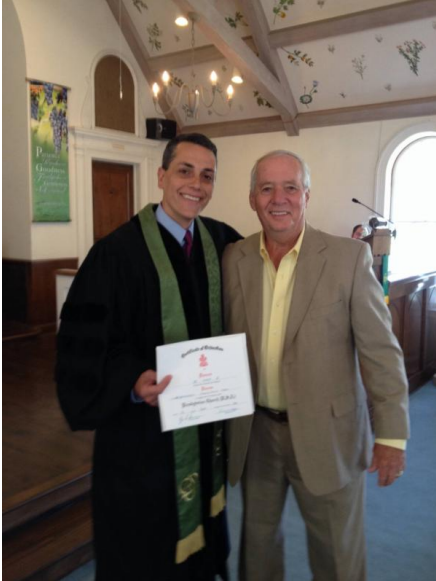

DEACON ORDINATION AND INSTALLATION:

During the worship service last Sunday Pastor Ben ordained and installed Roy Hamlin as a Deacon in Hobe Sound Community Presbyterian Church. He has joined a very active and dedicated group of Church members who, as Deacons, so graciously serve their fellow church members and friends.